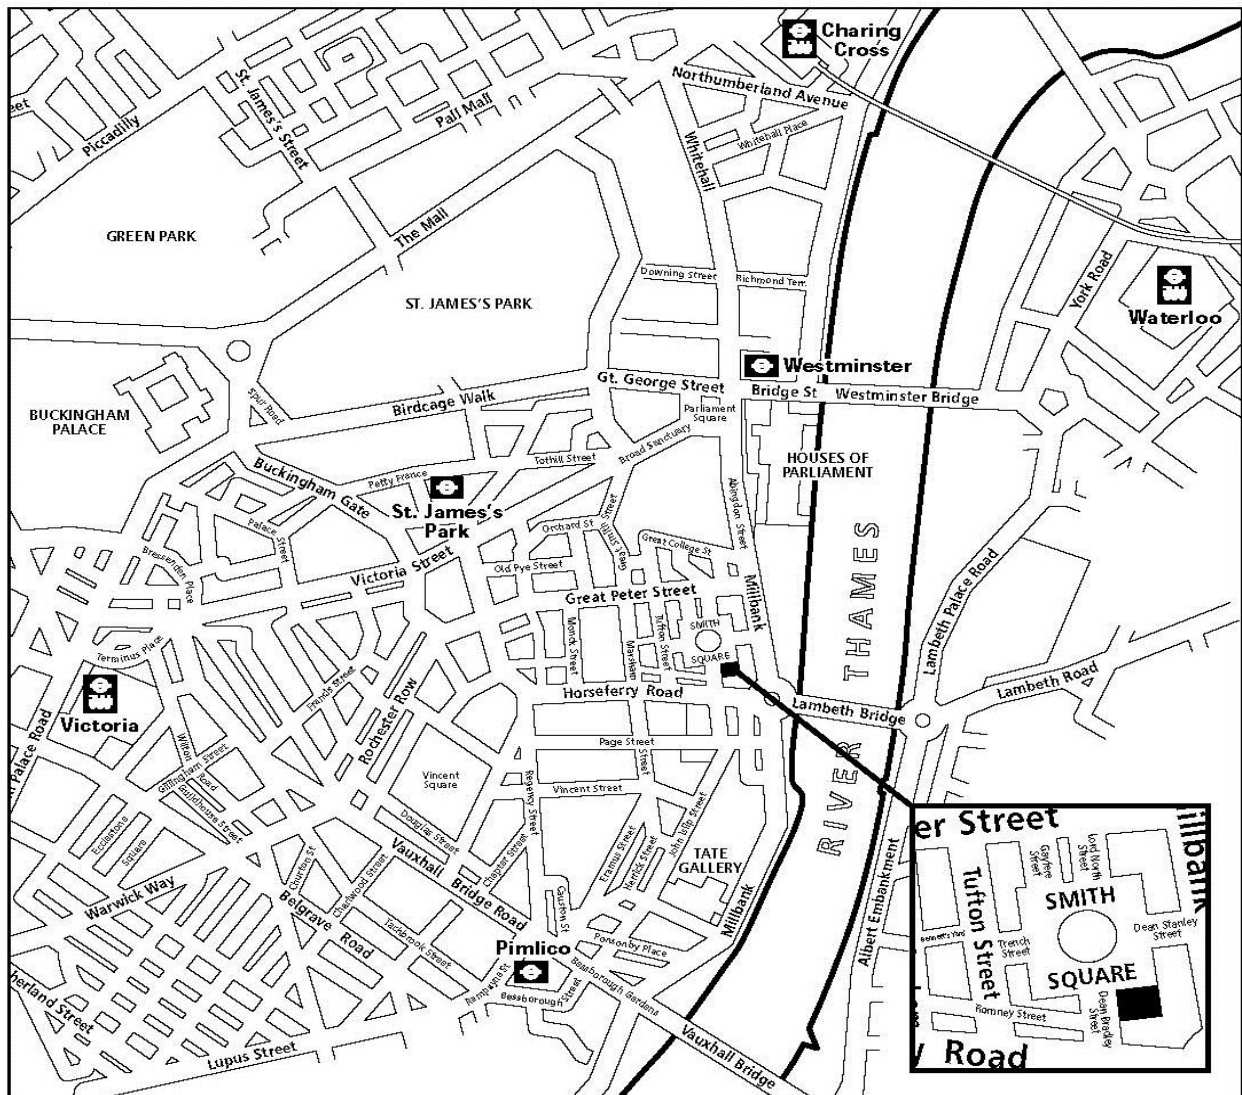

LG Group Location Map

Local Government Group

Local Government House
Smith Square, London SW1P 3HZ
Tel: 020 7664 3131
Fax: 020 7664 3030
Email: info@local.gov.uk
Website: www.local.gov.uk

Public transport

Local Government House is well served by public transport. The nearest mainline stations are; **Victoria** and **Waterloo**; the local underground stations are **St James's Park** (District and Circle Lines); **Westminster** (District, Circle and Jubilee Lines); and **Pimlico** (Victoria Line), all about 10 minutes walk away. Buses **3** and **87** travel along **Millbank**,

Bus routes - Horseferry Road

507 Waterloo - Victoria
C10 Elephant and Castle - Pimlico - Victoria
88 Camden Town - Whitehall - Westminster - Pimlico - Clapham Common

Cycling Facilities

Cycle racks are available at Local Government House. Please telephone the LGA on 020 7664 3131.

Central London Congestion Charging Zone

Local Government House is located within the congestion charging zone. For further details, please call 0845 900 1234 or visit the website at www.cclondon.com